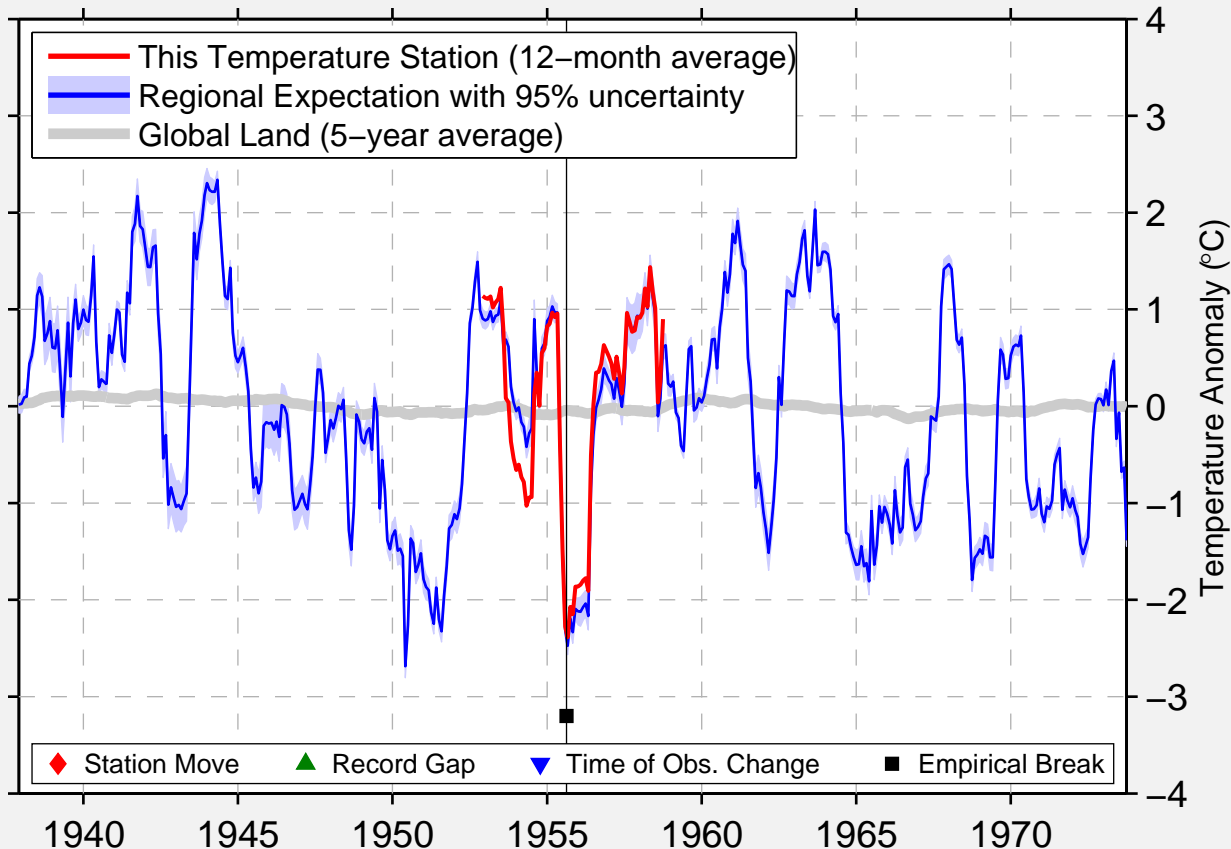

CALMAR TOWNSITE

53.230 N, 113.800 W (Canada)

Data Quality Controlled and Aligned at Breakpoints

Berkeley Earth