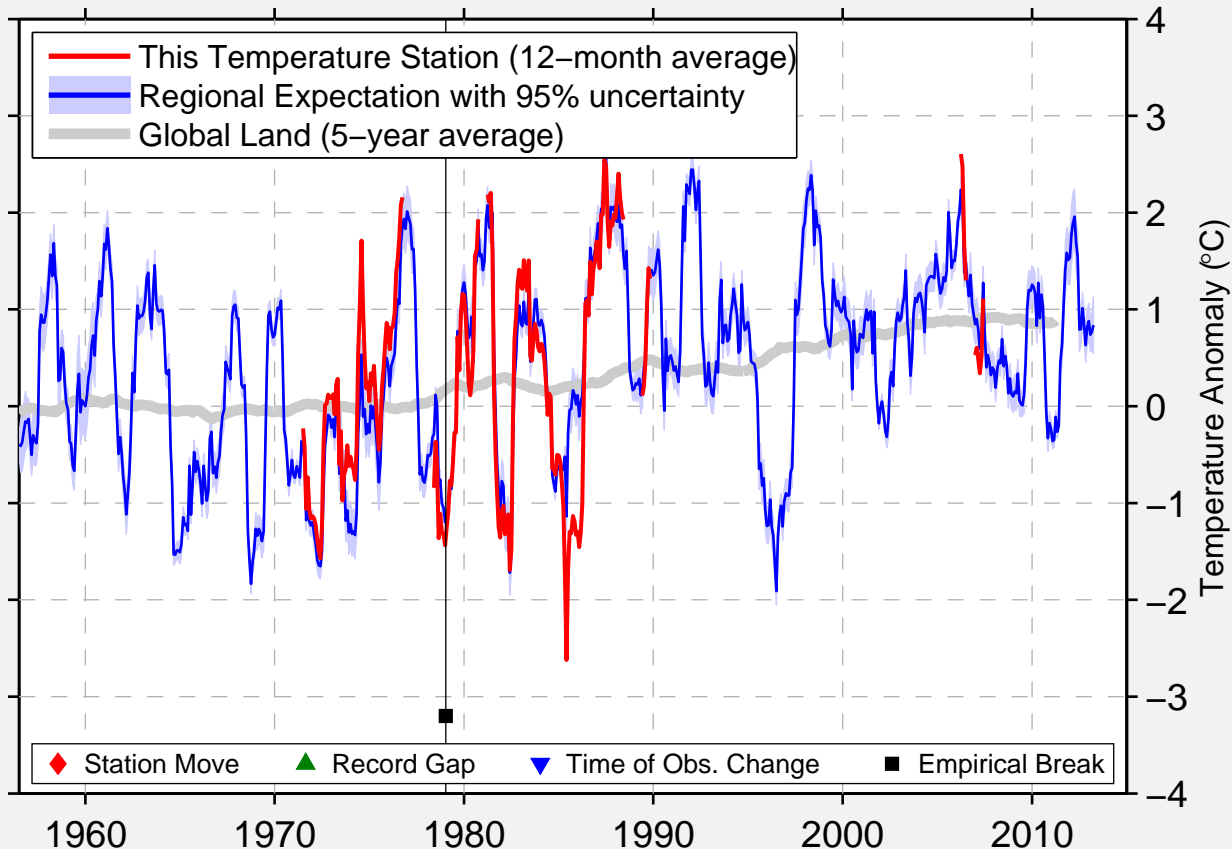

JASPER EAST GATE

53.230 N, 117.820 W (Canada)

Data Quality Controlled and Aligned at Breakpoints

Berkeley Earth