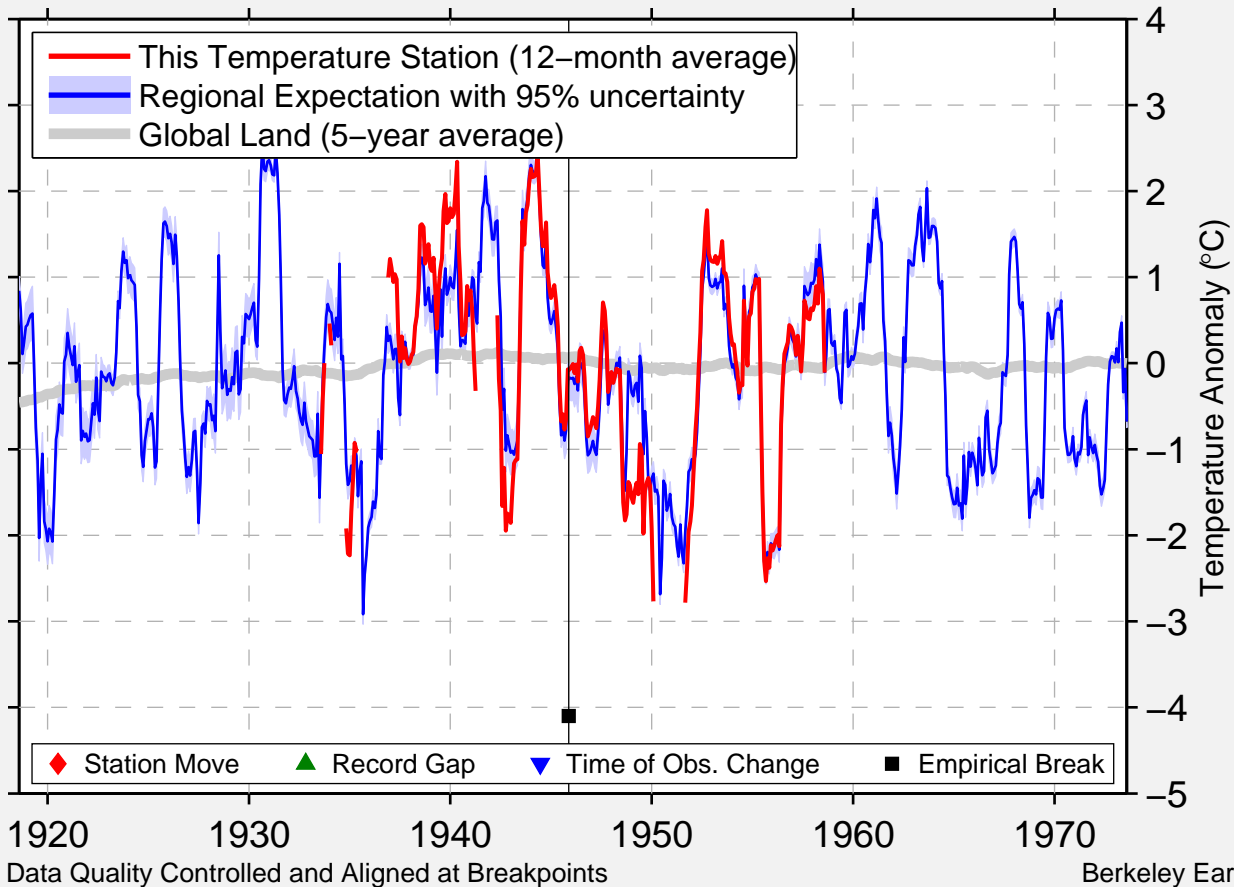

THORSBY

53.220 N, 114.050 W (Canada)

Data Quality Controlled and Aligned at Breakpoints

Berkeley Earth