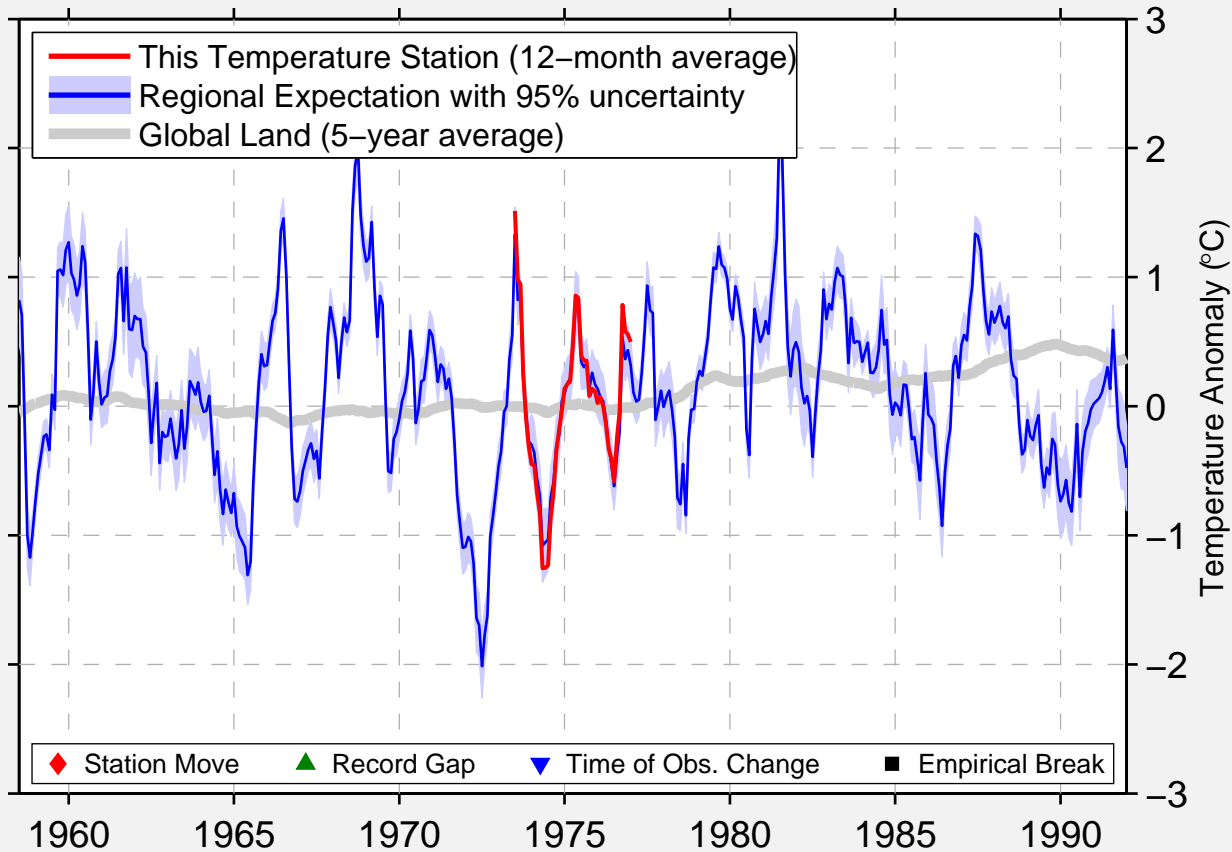

PANGNIRTUNG

53.200 N, 70.900 W (Canada)

Data Quality Controlled and Aligned at Breakpoints

Berkeley Earth