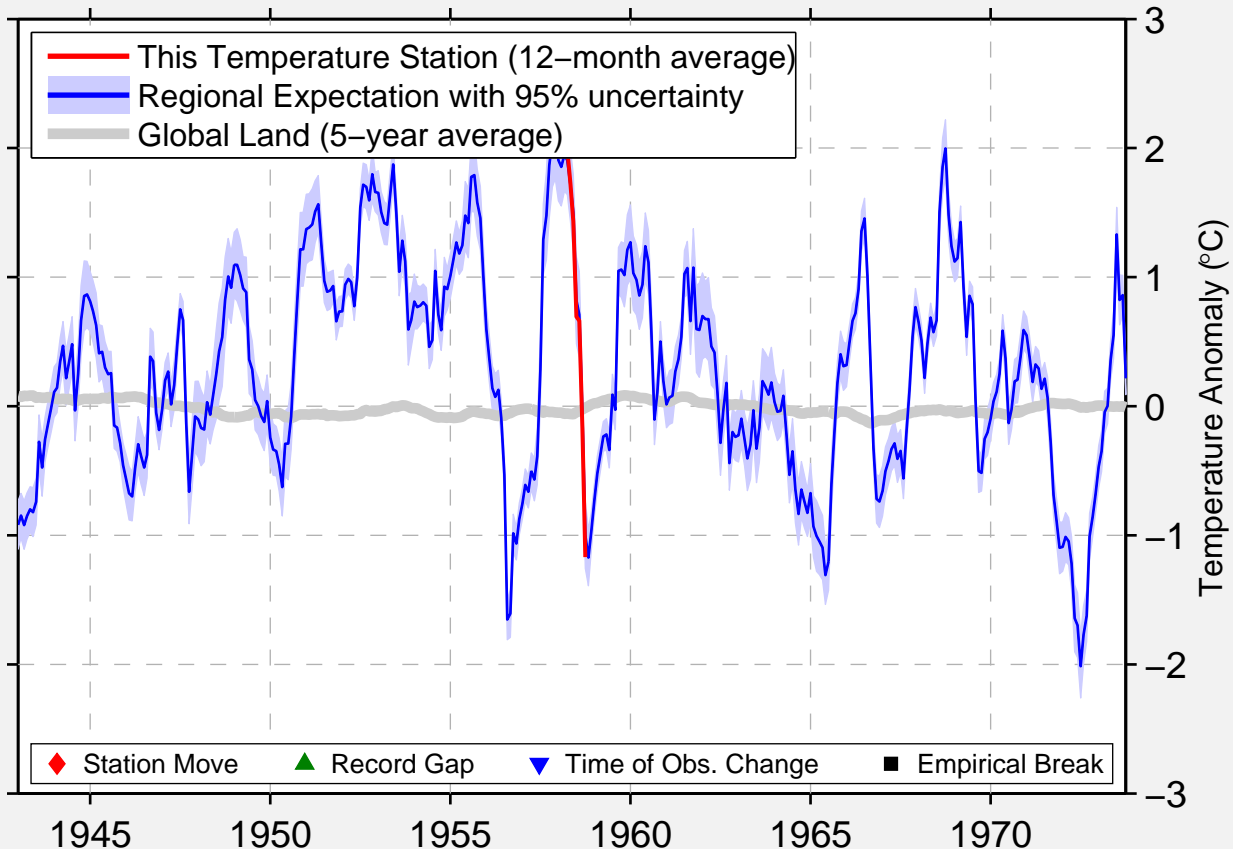

SNITCHQUON

53.200 N, 70.900 W (Canada)

Data Quality Controlled and Aligned at Breakpoints

Berkeley Earth