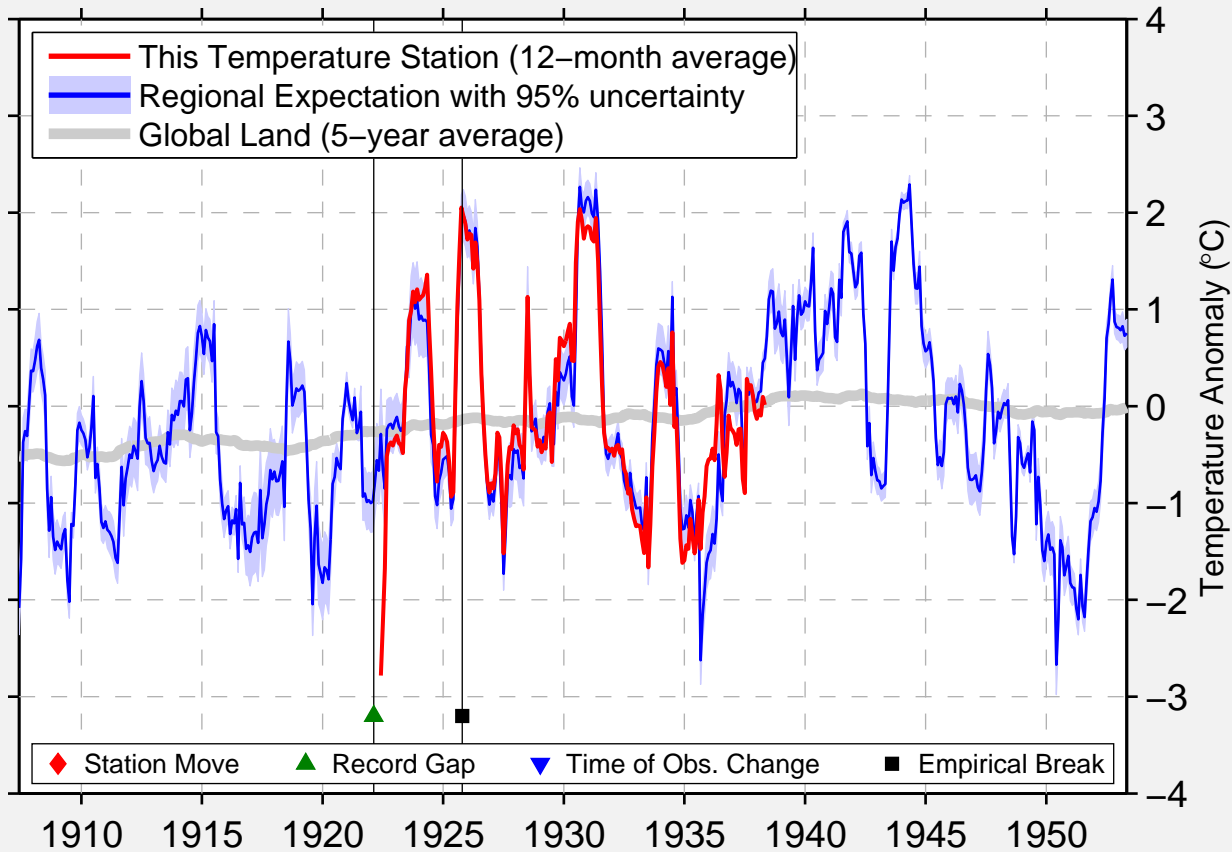

COALSPUR

53.180 N, 117.000 W (Canada)

Data Quality Controlled and Aligned at Breakpoints

Berkeley Earth