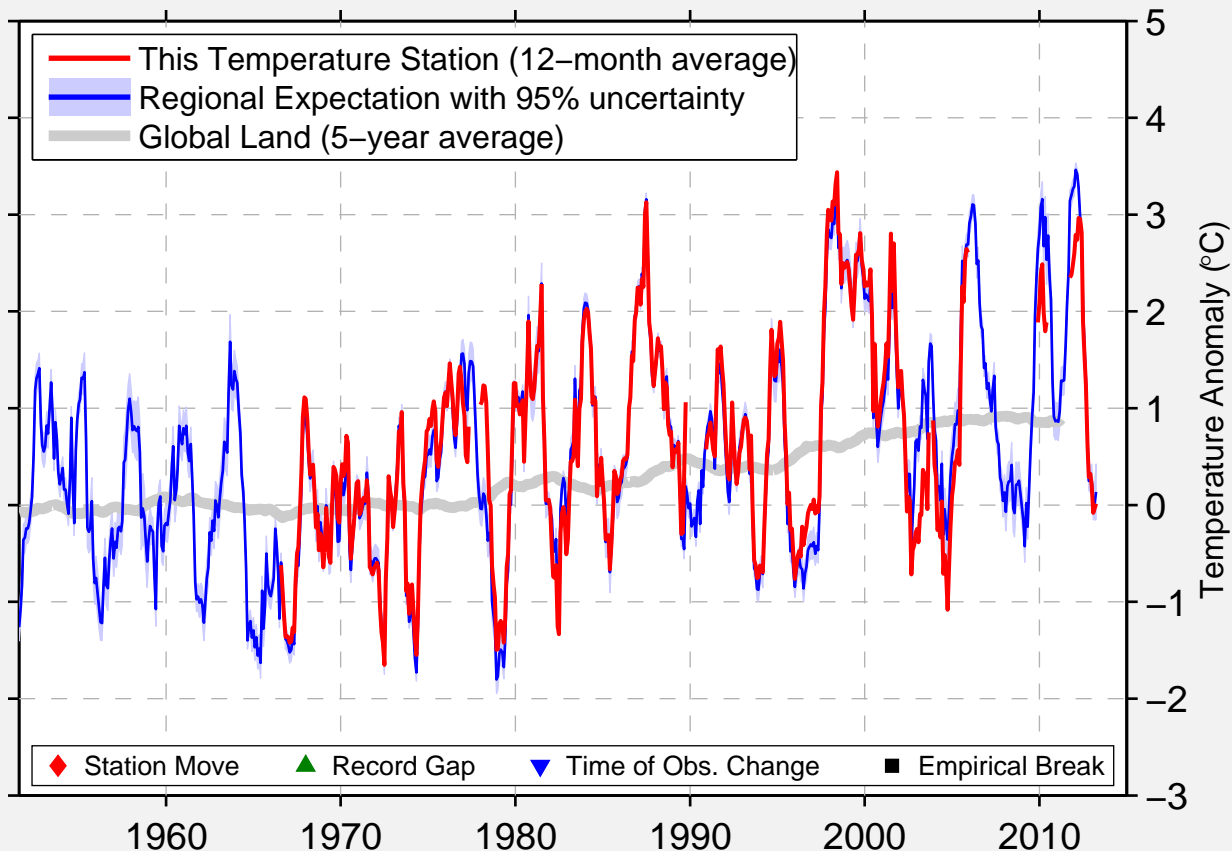

GRAND RAPIDS HYDRO, MA

53.150 N, 99.280 W (Canada)

Data Quality Controlled and Aligned at Breakpoints

Berkeley Earth