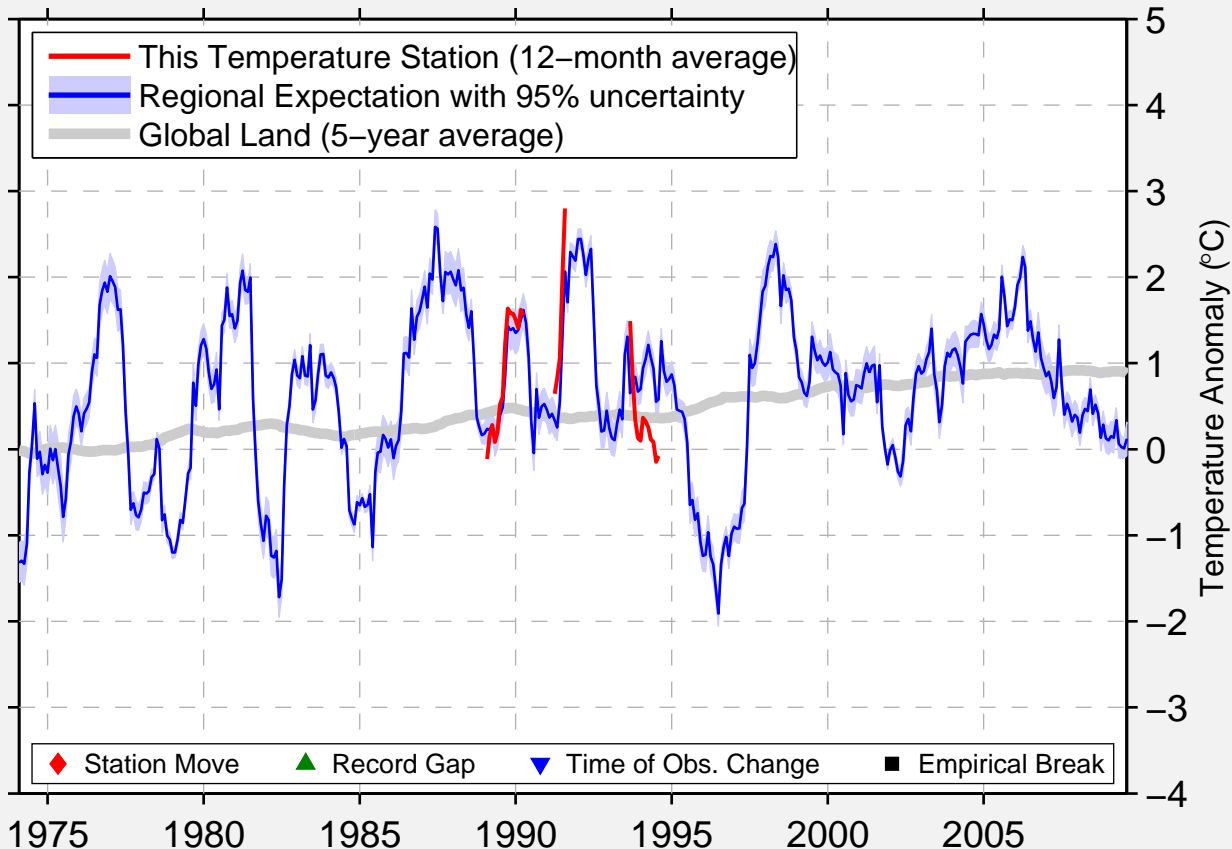

# MIETTE HOT SPRINGS

53.130 N, 117.770 W (Canada)

Data Quality Controlled and Aligned at Breakpoints

Berkeley Earth