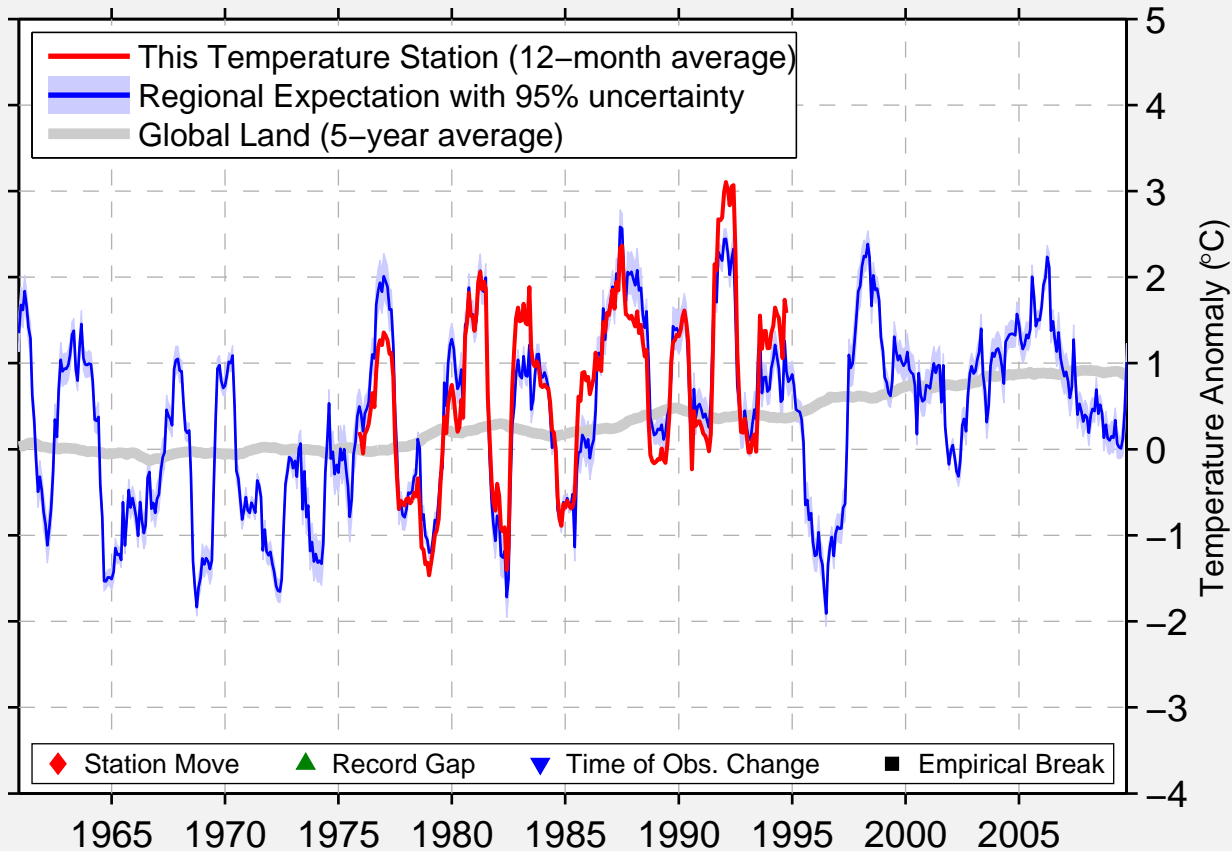

DUNSTER

53.130 N, 119.850 W (Canada)

Data Quality Controlled and Aligned at Breakpoints

Berkeley Earth