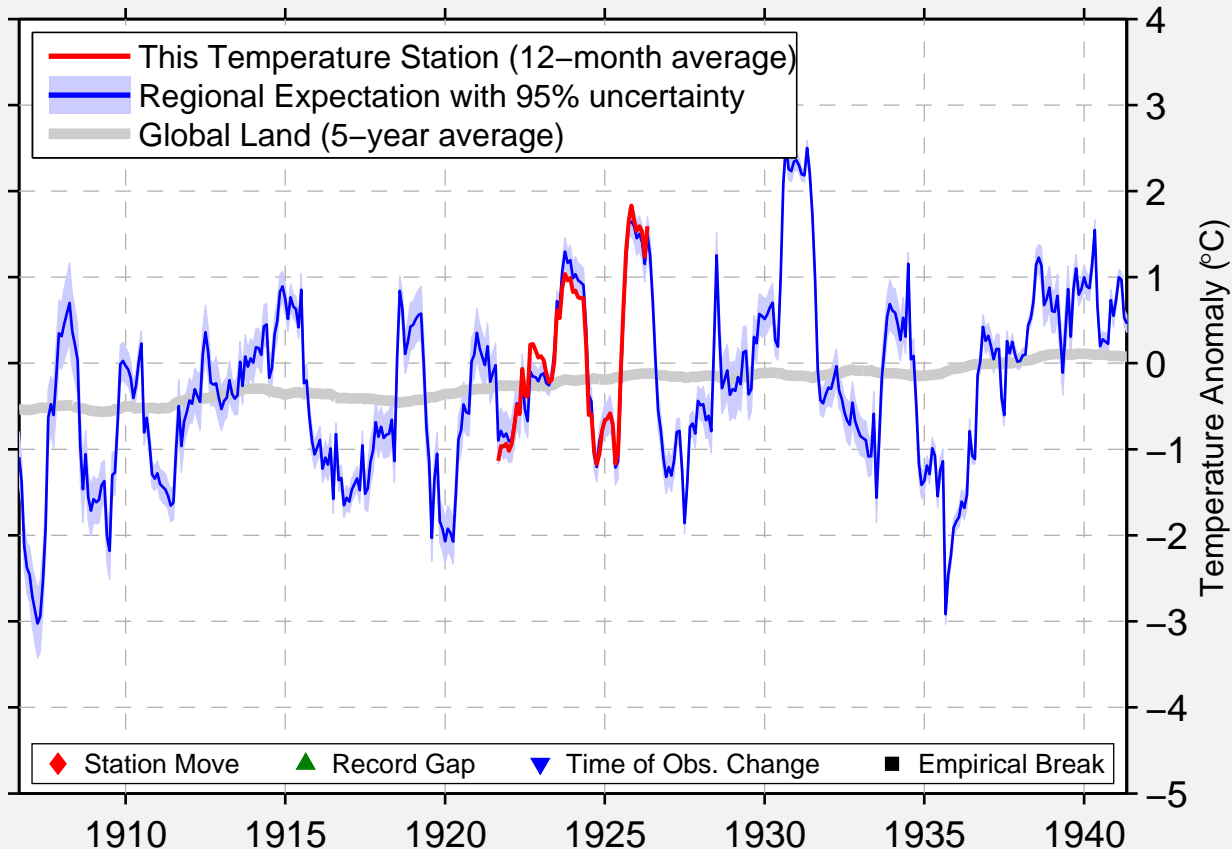

# BITTERN LAKE

53.070 N, 113.000 W (Canada)

Data Quality Controlled and Aligned at Breakpoints

Berkeley Earth