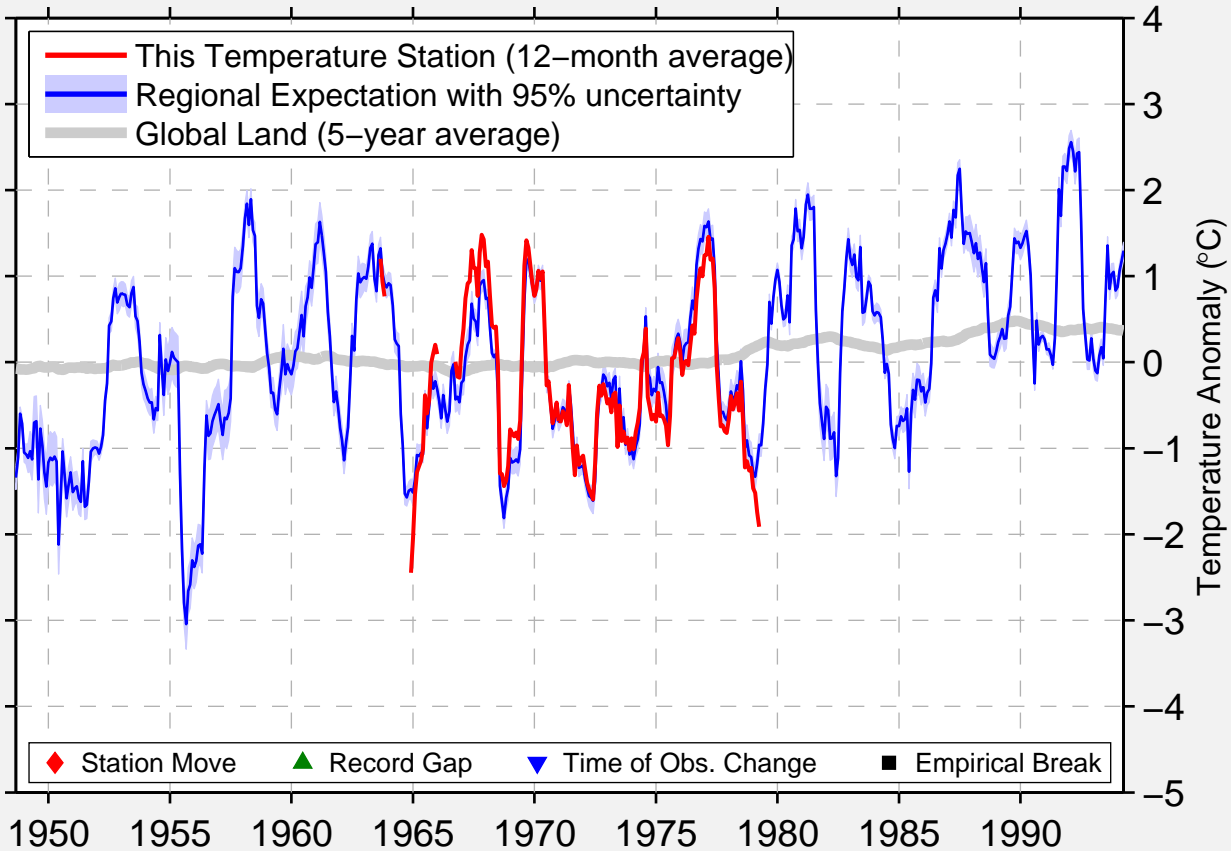

QUESNEL MOOSE HEIGHTS

53.070 N, 122.500 W (Canada)

Data Quality Controlled and Aligned at Breakpoints

Berkeley Earth