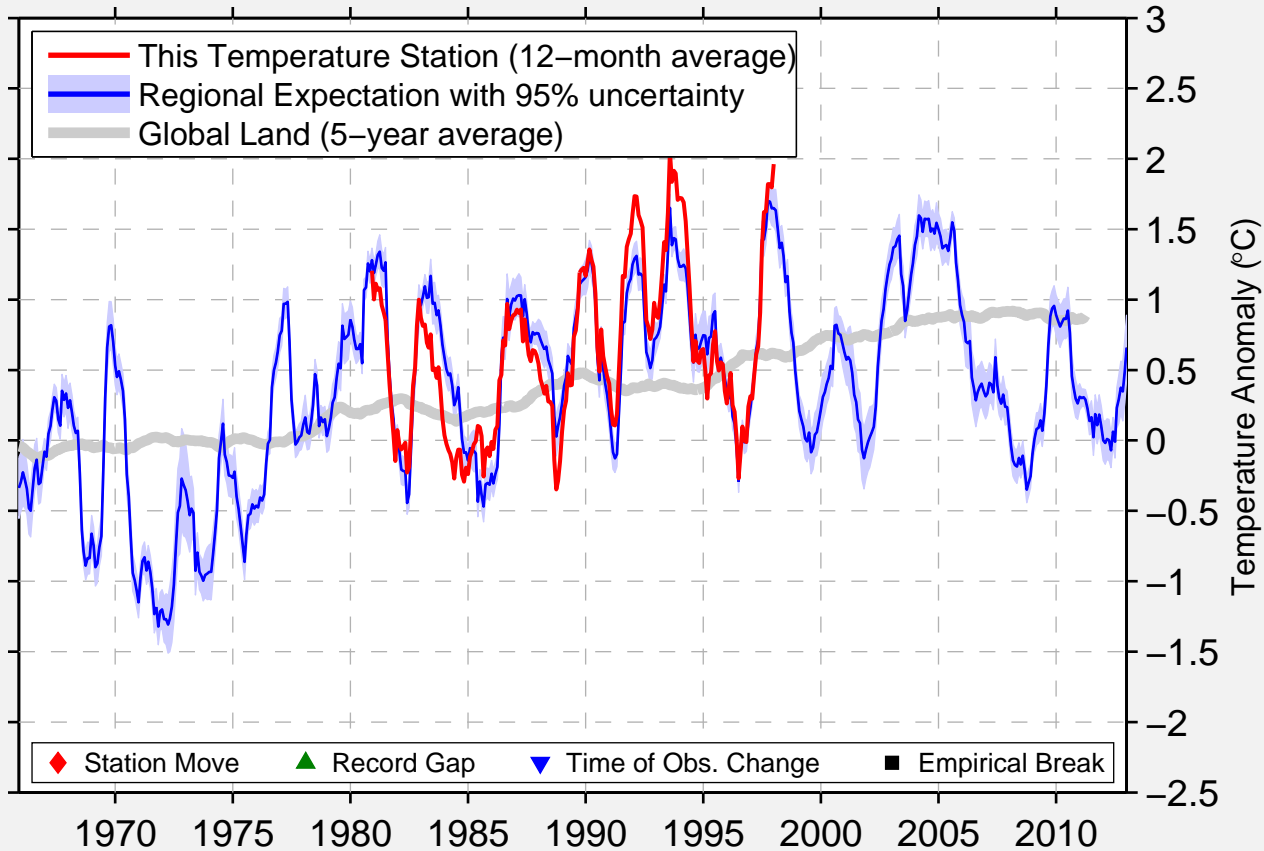

# PALLANT CREEK

53.050 N, 132.050 W (Canada)

Data Quality Controlled and Aligned at Breakpoints

Berkeley Earth