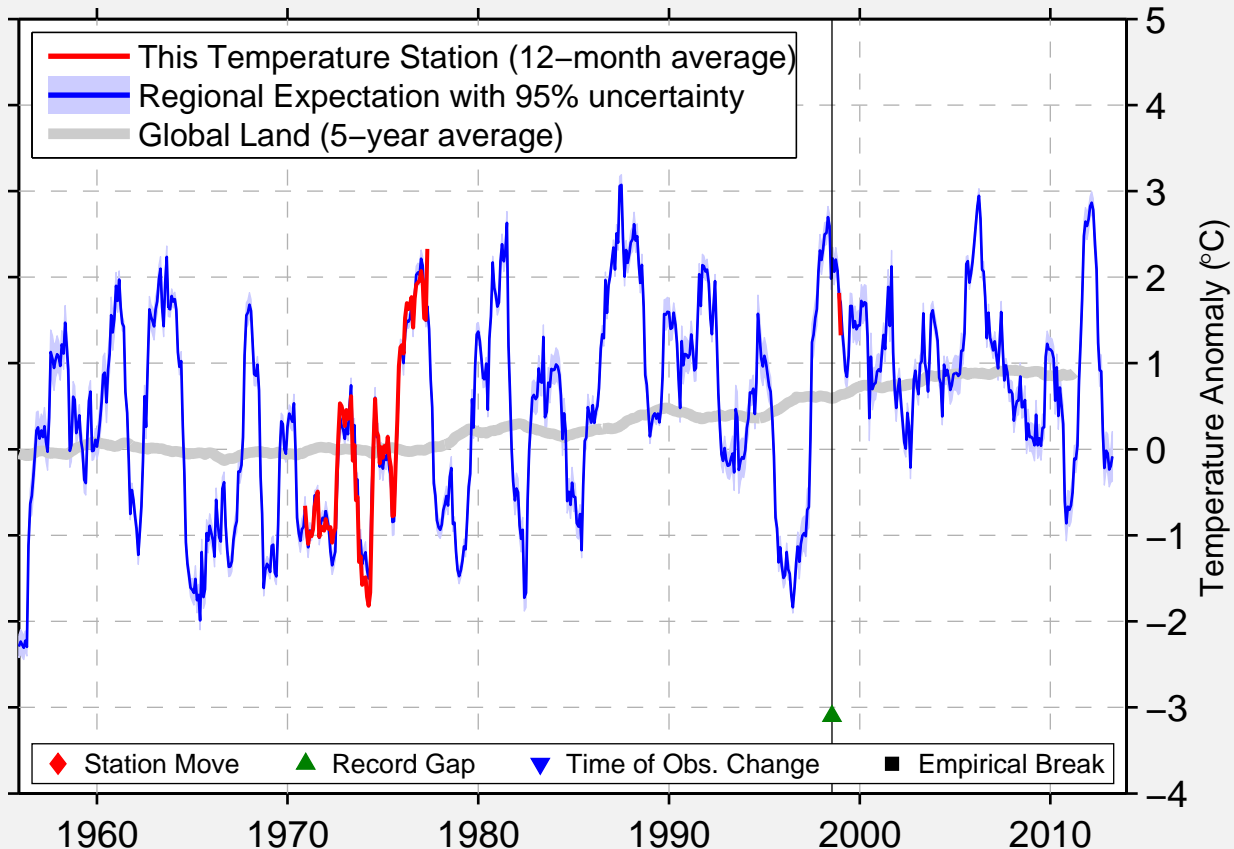

LASHBURN

53.030 N, 109.550 W (Canada)

Data Quality Controlled and Aligned at Breakpoints

Berkeley Earth