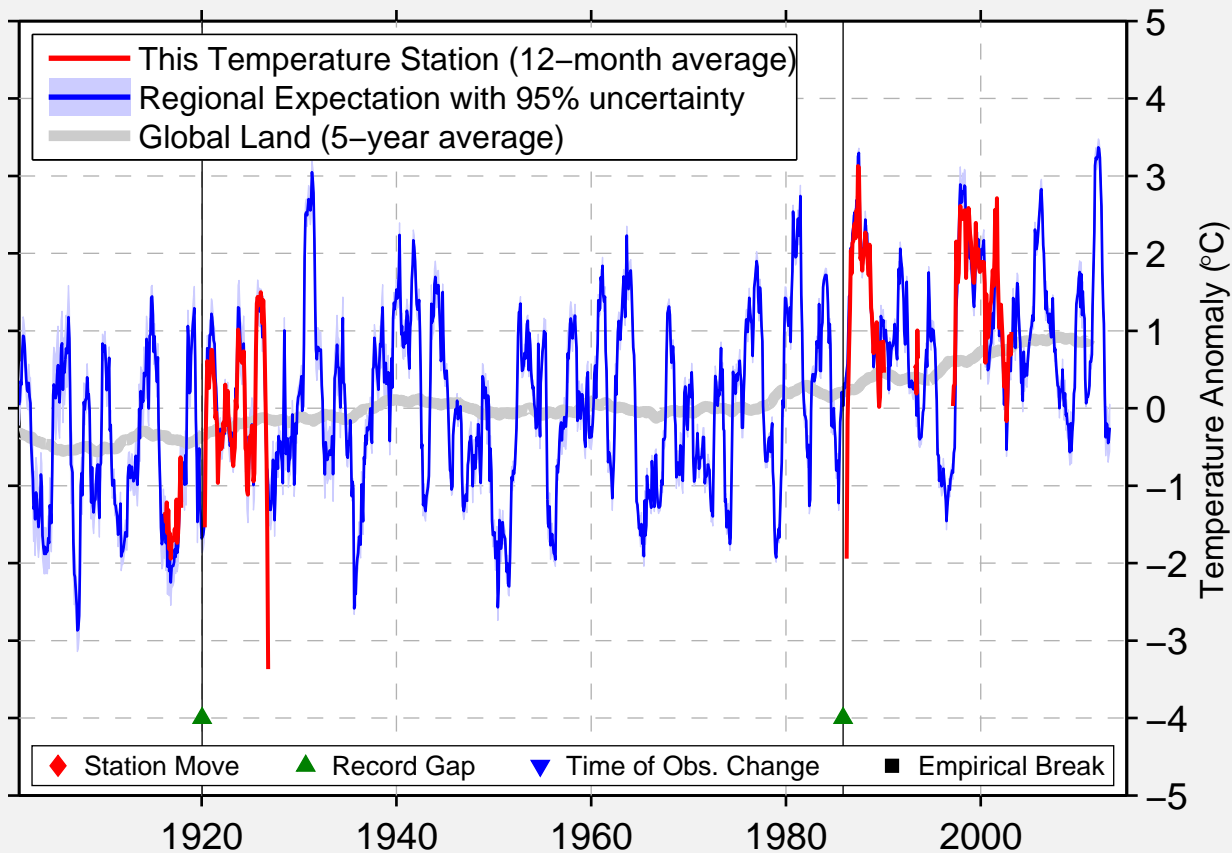

MACDOWALL, SA

53.020 N, 106.020 W (Canada)

Data Quality Controlled and Aligned at Breakpoints

Berkeley Earth