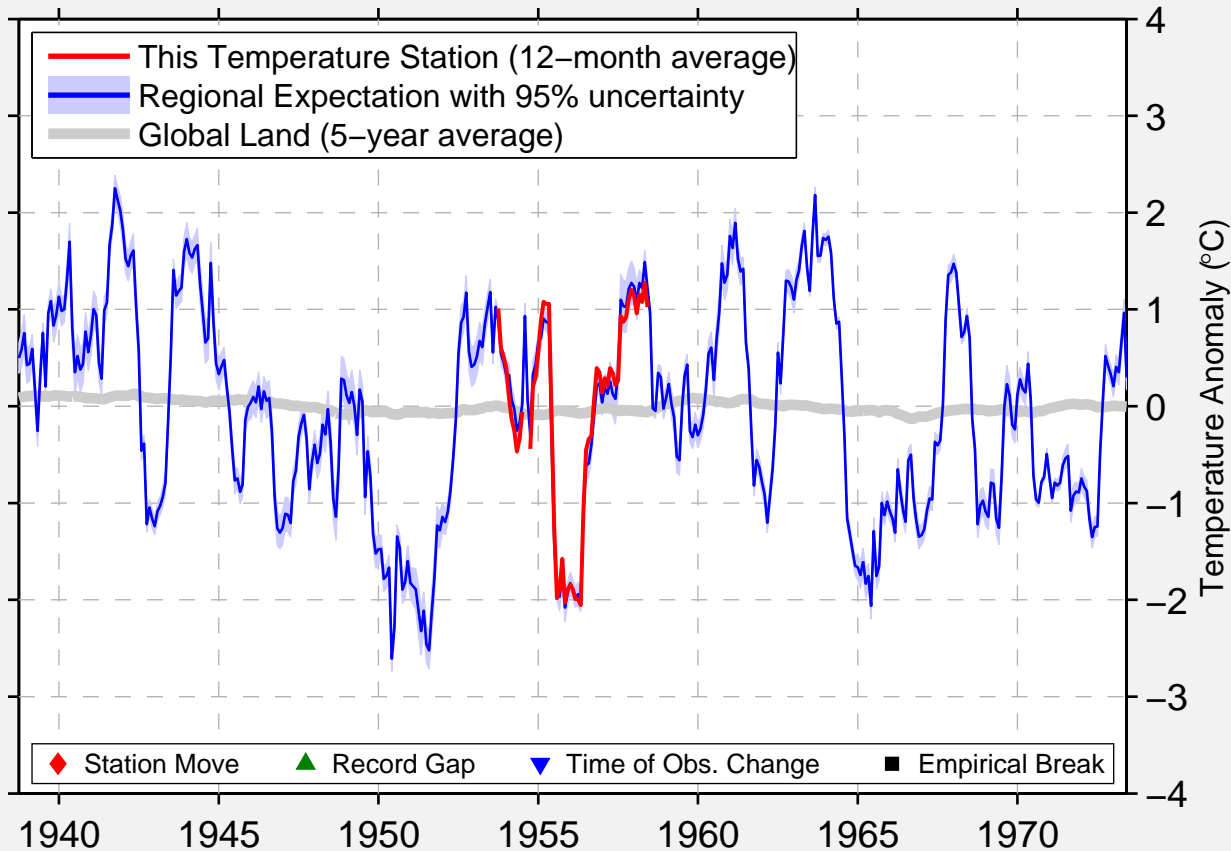

# LEASK

53.020 N, 106.750 W (Canada)

Data Quality Controlled and Aligned at Breakpoints

Berkeley Earth