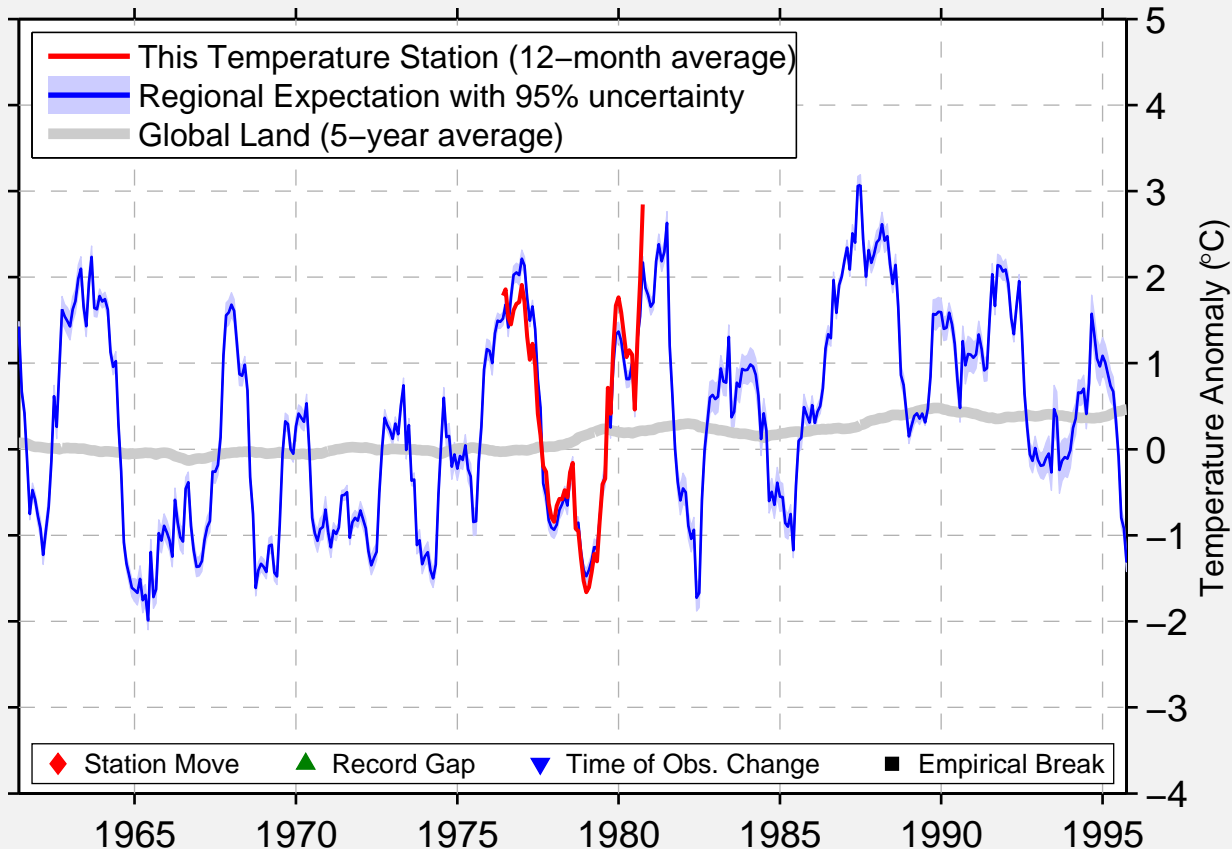

# PARADISE VALLEY WEST

53.020 N, 110.430 W (Canada)

Data Quality Controlled and Aligned at Breakpoints

Berkeley Earth