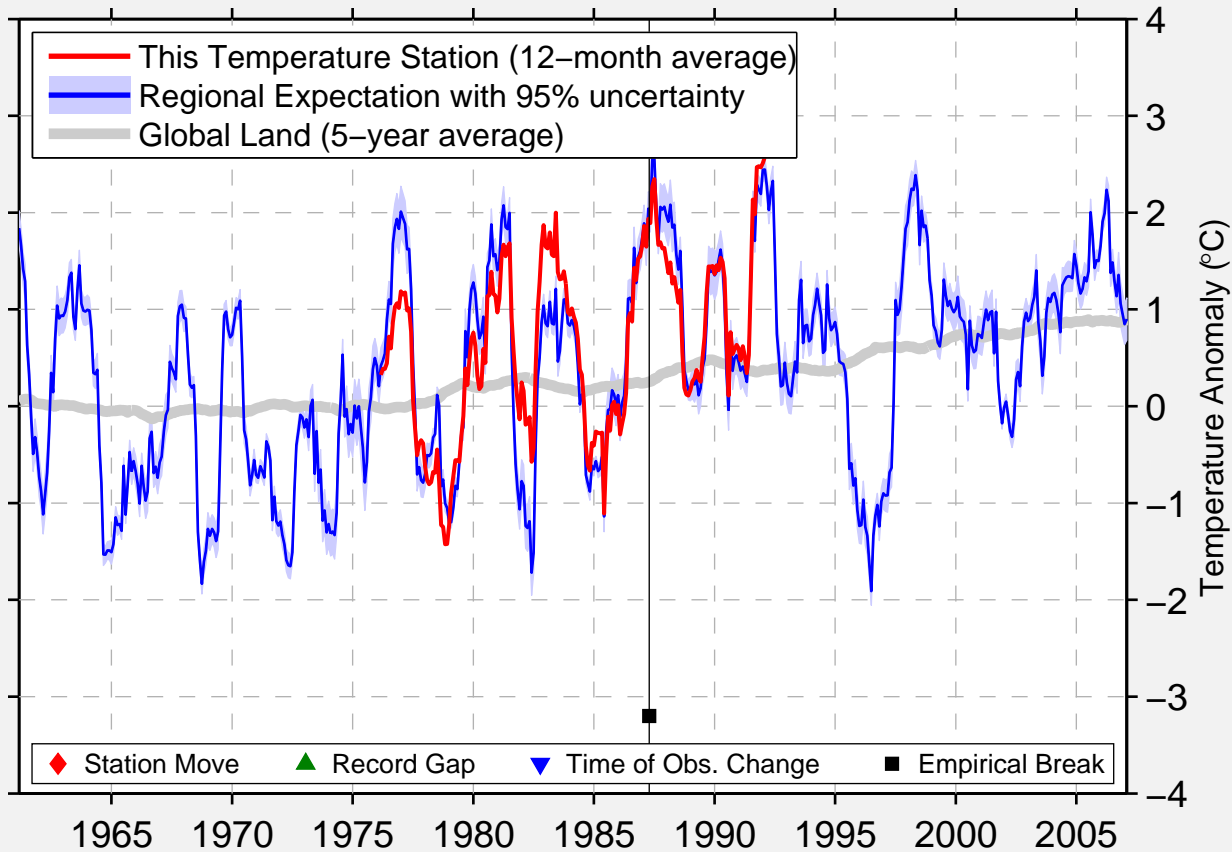

# MOUNT ROBSON RANCH

53.020 N, 119.230 W (Canada)

Data Quality Controlled and Aligned at Breakpoints

Berkeley Earth