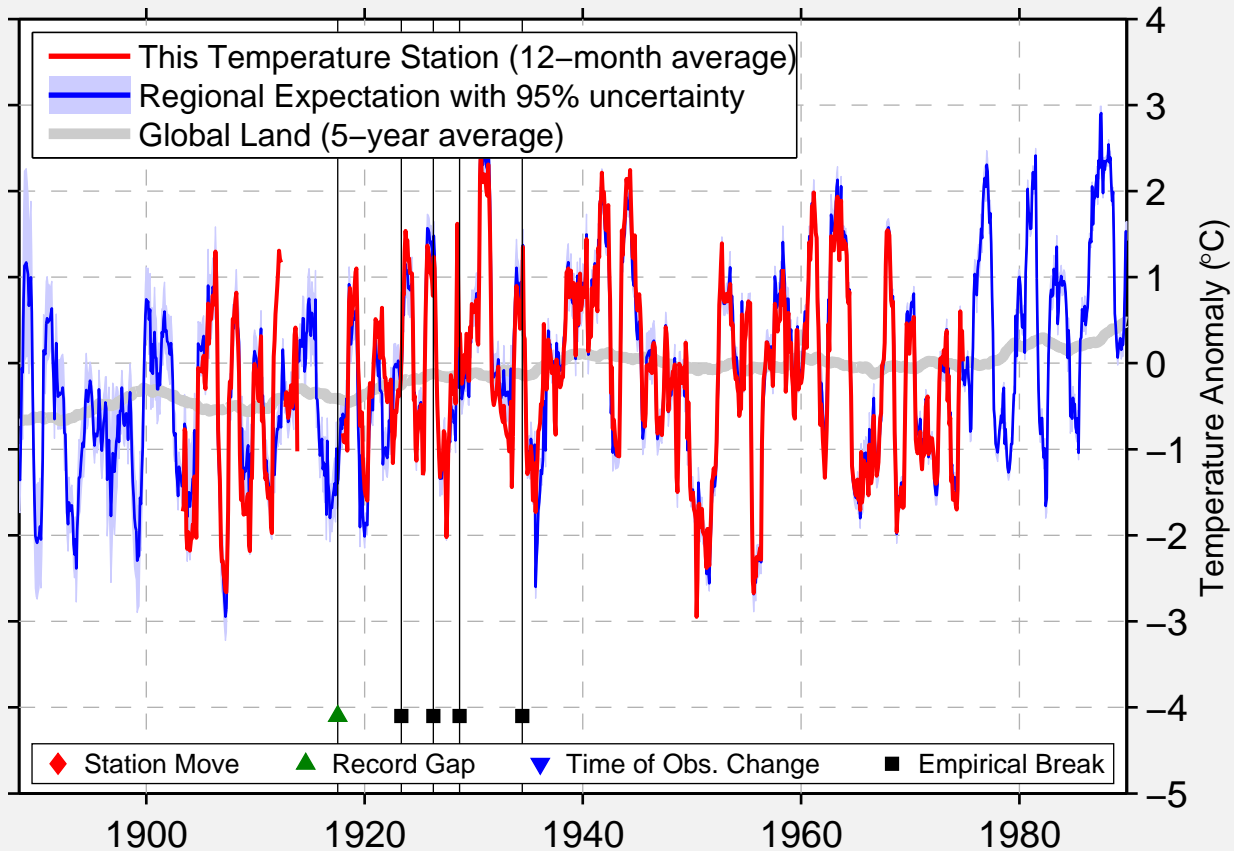

# WETASKIWIN

52.970 N, 113.330 W (Canada)

Data Quality Controlled and Aligned at Breakpoints

Berkeley Earth