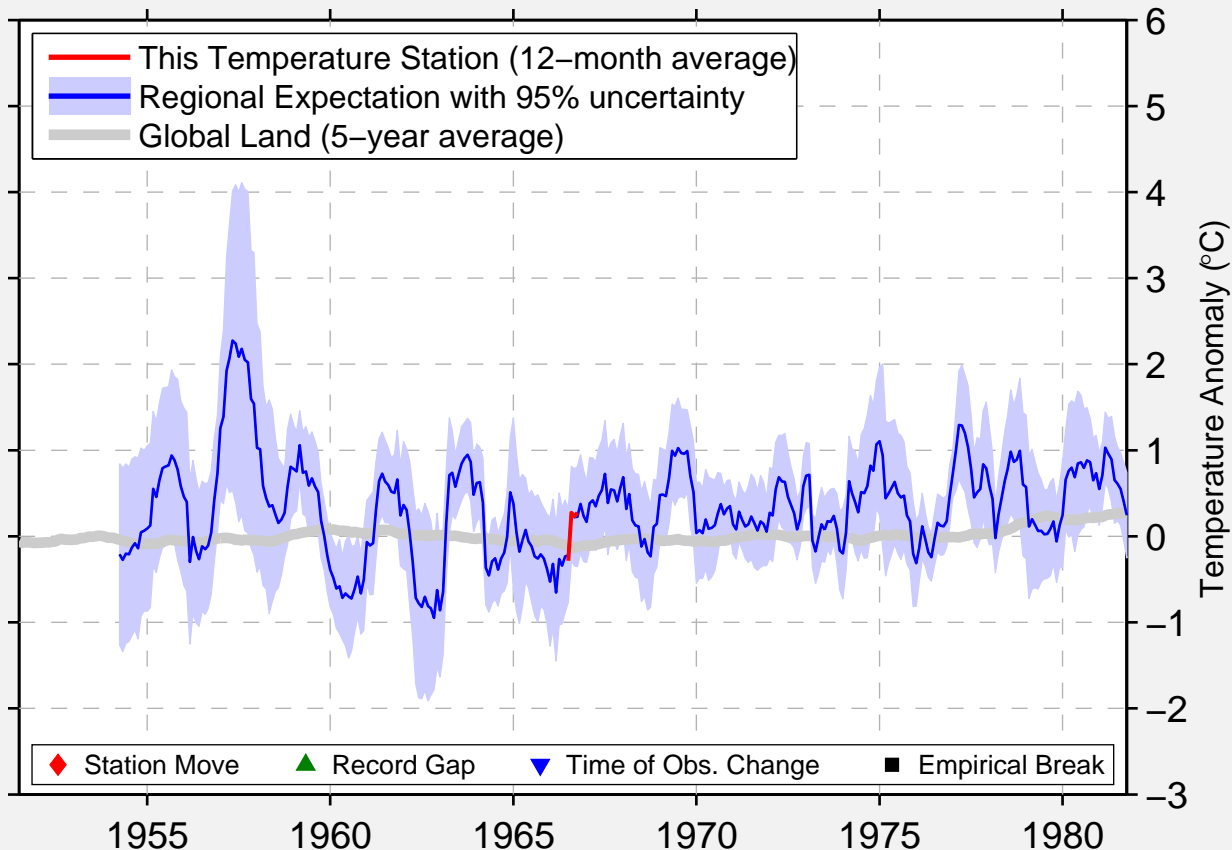

# PLATEAU ANTARCTICA USN

79.500 S, 40.600 E (Antarctica)

Data Quality Controlled and Aligned at Breakpoints

Berkeley Earth